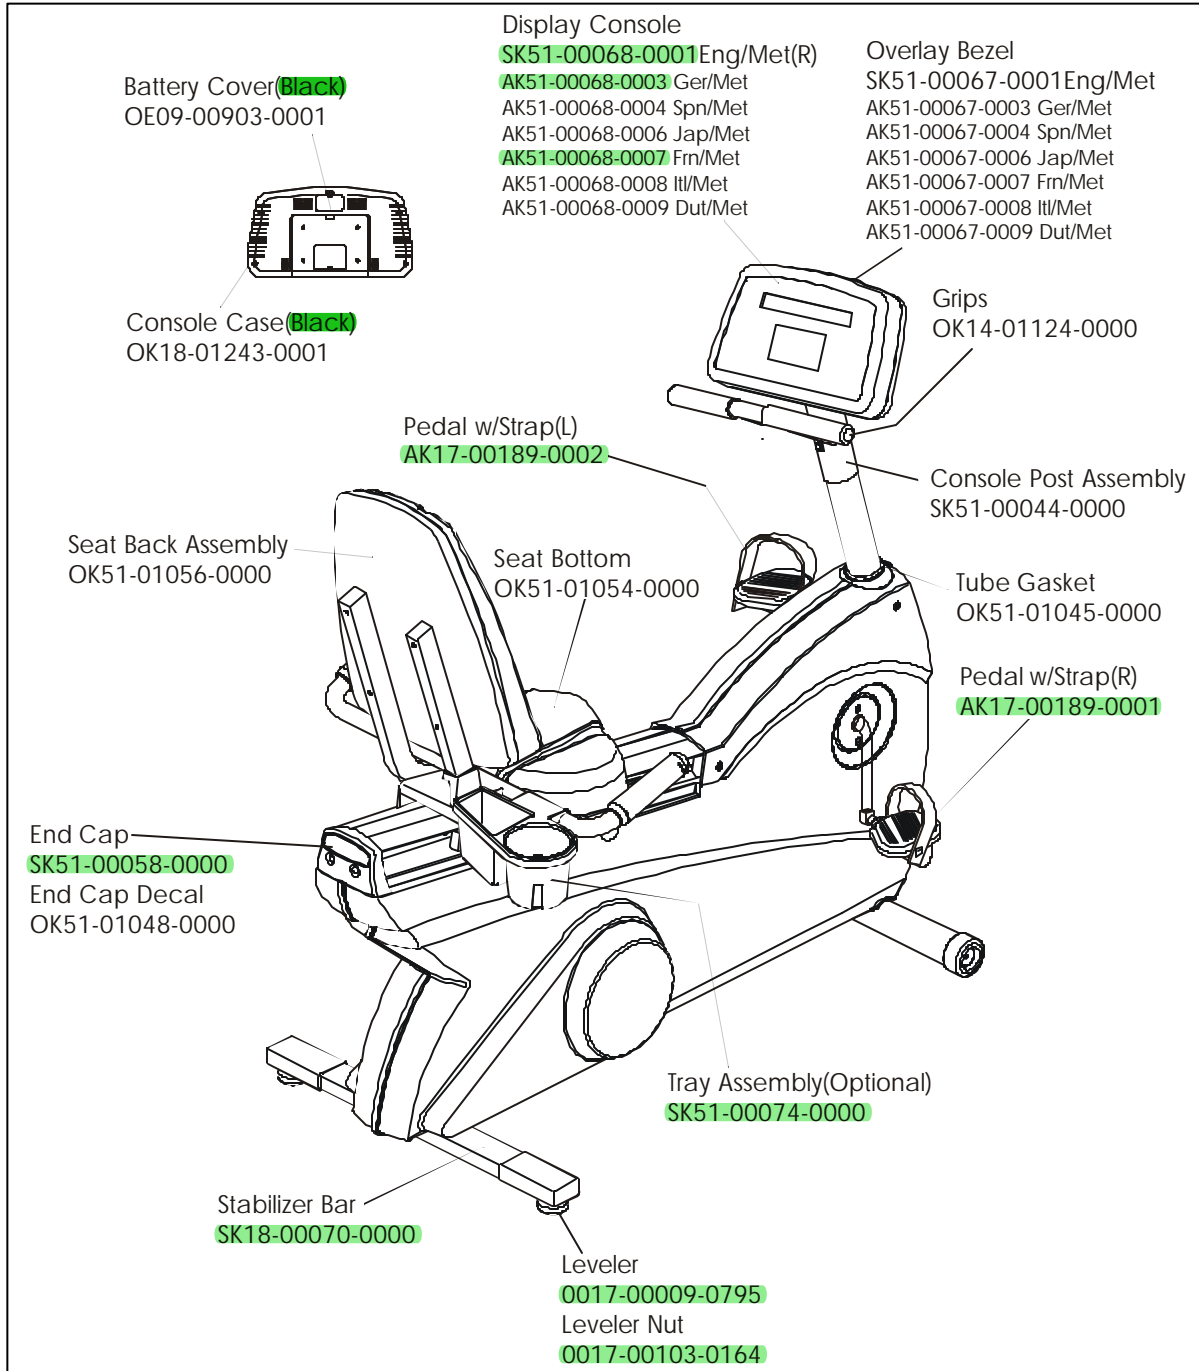

LC-8500R
EXERCISE BIKE

LC85R-0100-27

Serial Number 922826 - Up

LC-8500R
EXERCISE BIKE

LC85R-0100-27

Serial Number 922826 - Up

LC-8500R
EXERCISE BIKE

LC85R-0100-27

Serial Number 922826 - Up