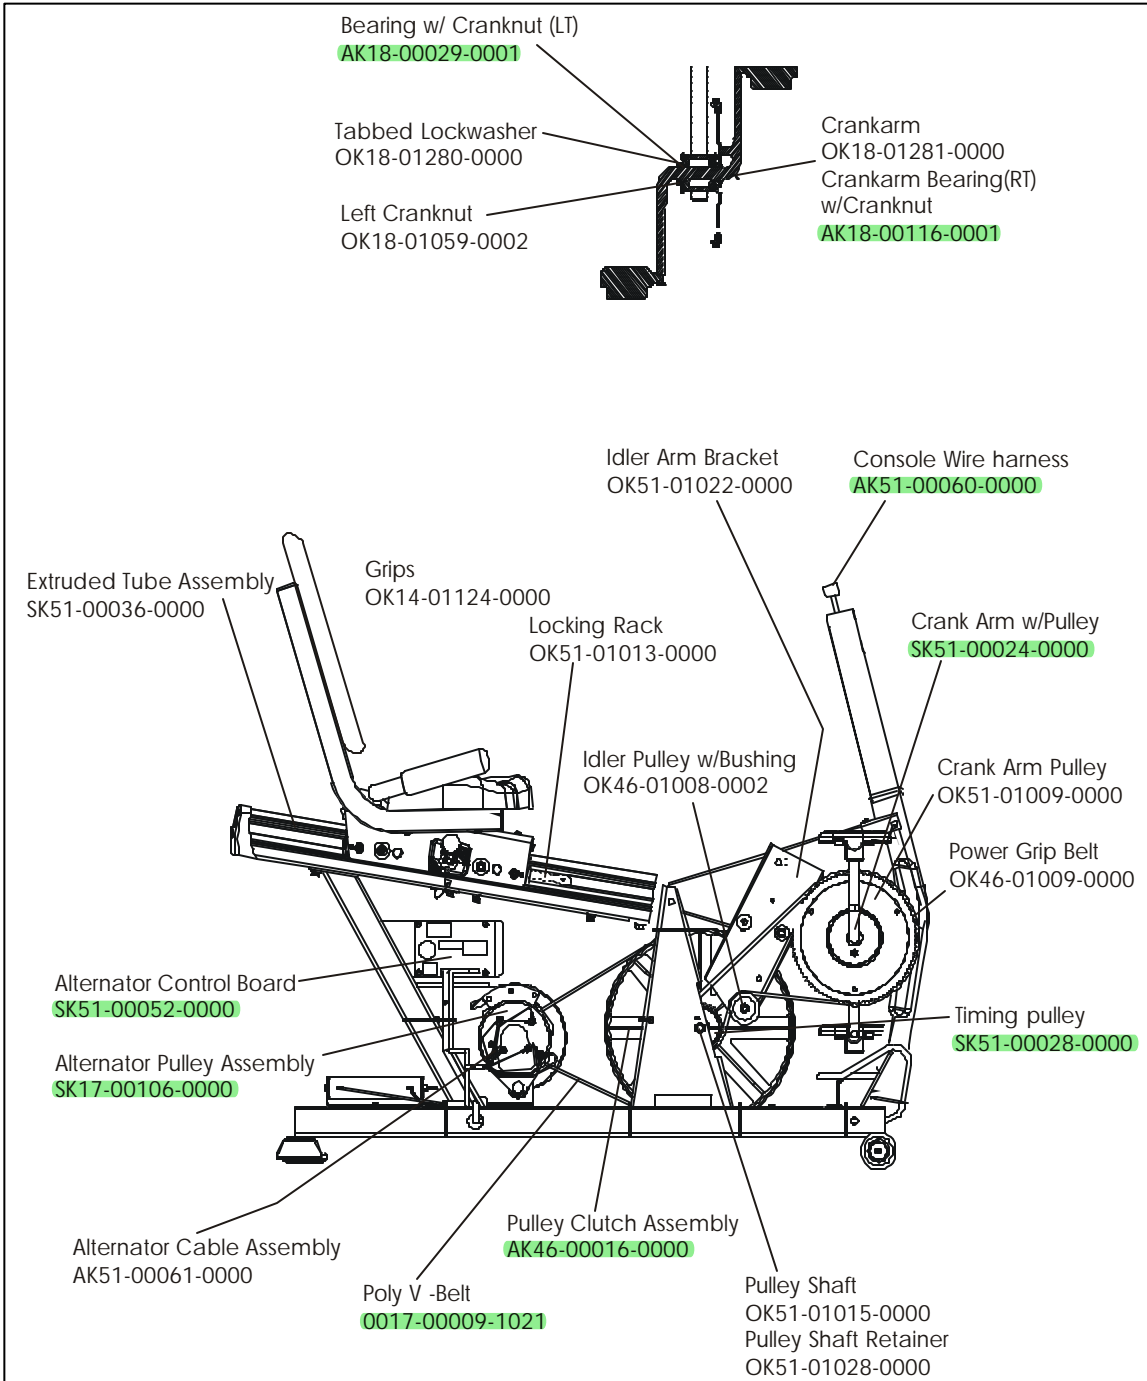

LC-8500R
EXERCISE BIKE

LC85R-0100-27

Serial Number 922826 - Up

LC-8500R
EXERCISE BIKE

LC85R-0100-27

Serial Number 922826 - Up

LC-8500R
EXERCISE BIKE

LC85R-0100-27

Serial Number 922826 - Up